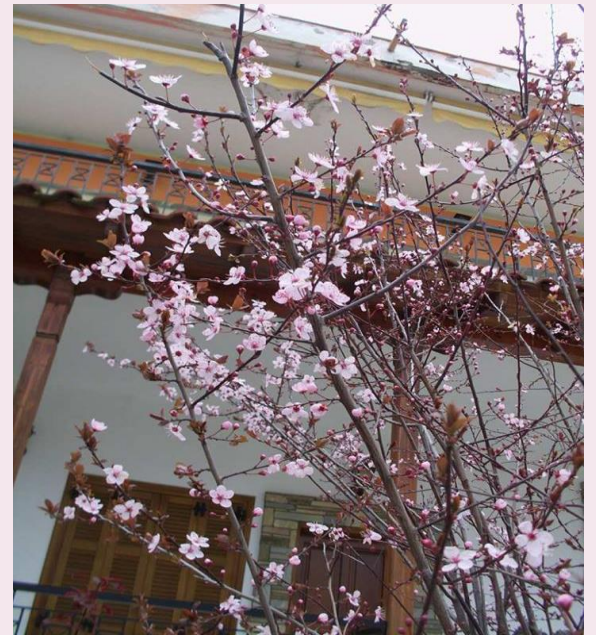

THE TREE I CAN SEE FROM MY WINDOW.

Almond Tree

Height: 4 to 10 m.(13 to 33 ft.)

Growth Rate: slow

Fruit: Almond

Comments: grows best in
Mediterranean climate with
warm summers and mild
winters

Value to Wildlife: high

Attracts: insects

A few words about the almond tree

- This kind of tree produces a special kind of nuts called almonds
- The shape of the tree is like that of a usual tree
- The leaves of the almond tree have the shape of a flower and the nut grows in the centre of the nut
- Every spring it blossoms and becomes a beautiful tree
- The bark of the tree is usually short and thin. Also its color is dark brown.

The bark

The flowers

Our tree, our history...

Next to our house, there is an almond tree which has been there since our parents were kids. Now it is so big and so beautiful especially in spring when all its flowers blossom.